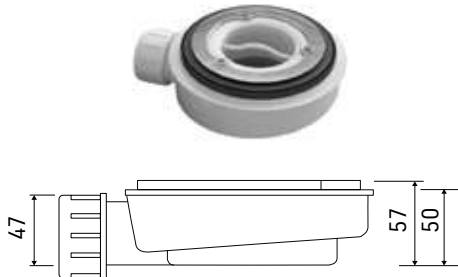

Válvula / Waste

Estándar horizontal
Standard horizontal
H 50 mm

Para agujero
for hole
Ø 90 mm