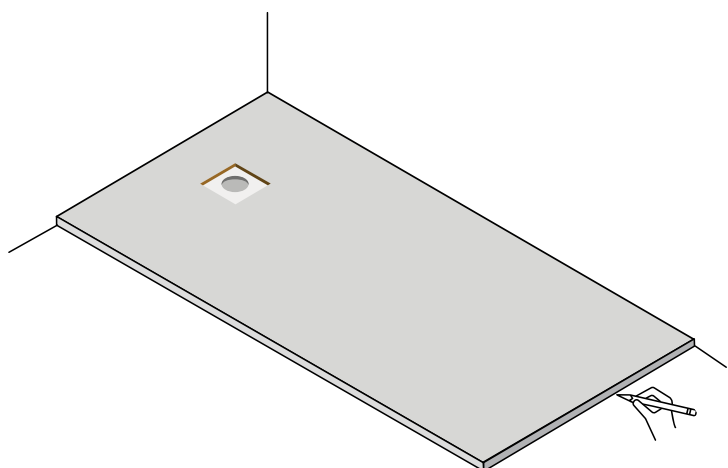

Para la instalación se requiere:

For the installation is required:

Pegamento
Glue

Silicona
Silicone

Agua
Water

Posicionamiento platos de duchas y válvulas

Shower tray and drain positioning

Espacio para la válvula Place for the drain