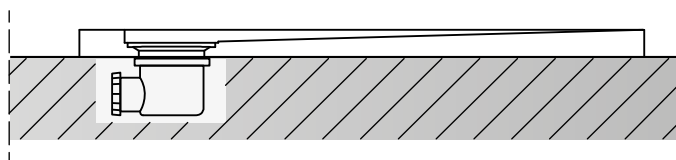

Instalación

Installation

Rejilla
Grille

Para la instalación se requiere:

For the installation is required:

Pegamento
Glue

Silicona
Silicone

Agua
Water

Posicionamiento platos de duchas y válvulas

Shower tray and drain positioning

Espacio para la válvula Place for the drain