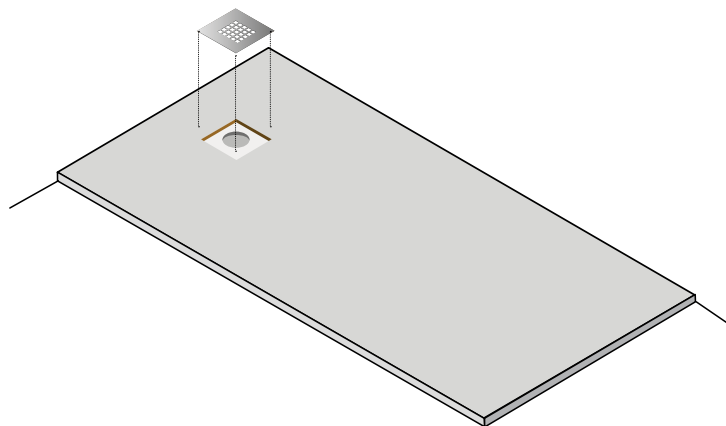

Instalación

Installation

Rejilla
Grille